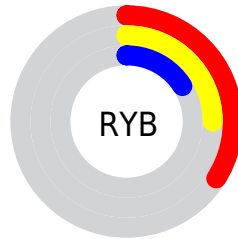

- Red (34%)
- Yellow (25%)
- Blue (16%)