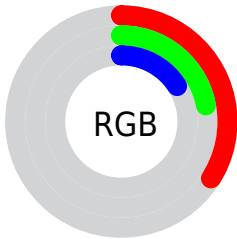

Distribution

- Red (34%)
- Green (22%)
- Blue (16%)