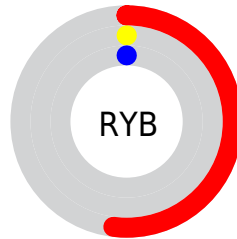

Details

The CIELab color **26.70, 49.40, 39.55** is a dark color, and the websafe version is hex **990000**. A complement of this color would be **50.05, -29.64, -8.73**, and the grayscale version is **16.08, 0.00, -0.00**.

A 20% lighter version of the original color is **46.72, 49.27, 39.34**, and **12.07, 32.48, 18.97** is the 20% darker color. If you saturate the color by 10%, you get **26.70, 49.40, 39.56**, and if you desaturate by 10%, it is **27.61, 47.25, 34.79**.

Distribution

Red (52%)

Green (0%)

Blue (0%)

Red (52%)

Yellow (0%)

Blue (0%)

Cyan (0%)