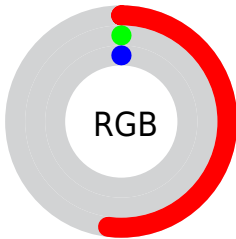

Distribution

Red (52%)

Green (0%)

Blue (0%)