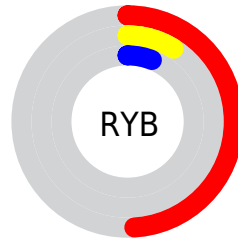

Details

The CIELab color **26.76, 42.33, 32.51** is a dark color, and the websafe version is hex **660000**. A complement of this color would be **44.67, -23.42, -12.09**, and the grayscale version is **22.04, 0.00, -0.00**.

A 20% lighter version of the original color is **46.73, 42.14, 32.19**, and **10.51, 30.67, 16.57** is the 20% darker color. If you saturate the color by 10%, you get **25.61, 45.09, 36.86**, and if you desaturate by 10%, it is **28.44, 38.46, 26.97**.

Distribution

Red (49%)

Green (9%)

Blue (6%)

Red (49%)

Yellow (9%)

Blue (6%)

Cyan (0%)