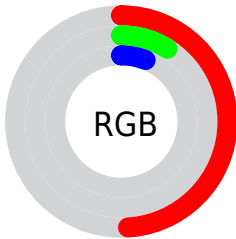

Distribution

Red (49%)

Green (9%)

Blue (6%)