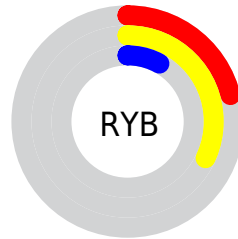

Details

The CIELab color $[26.83, 4.50, 26.88]$ is a dark color, and the websafe version is hex $\#333300$. A complement of this color would be $[17.50, 6.67, -26.38]$, and the grayscale version is $[26.21, 0.00, -0.00]$.

A 20% lighter version of the original color is $[46.84, 4.73, 26.78]$, and $[6.83, 5.12, 10.32]$ is the 20% darker color. If you saturate the color by 10%, you get $[25.92, 5.84, 30.00]$, and if you desaturate by 10%, it is $[27.77, 3.33, 23.40]$.

Distribution

Red (32%)

Green (24%)

Blue (8%)

Red (21%)

Yellow (32%)

Blue (8%)

Cyan (0%)

Rectangle

The Rectangle color scheme consists of four colors that form a rectangle on the color wheel.

106.83, 4.50, 26.88

100.00, -17.70, 20.73

100.00, -4.50, -26.88

100.00, 17.70, -20.73

Sweetspot

The Sweet Spot groups the original color and five complimentary colors.