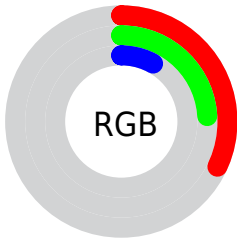

Distribution

Red (32%)

Green (24%)

Blue (8%)