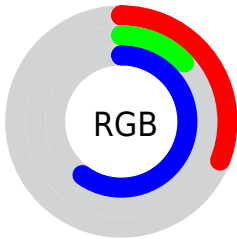

Distribution

- Red (31%)
- Green (13%)
- Blue (60%)