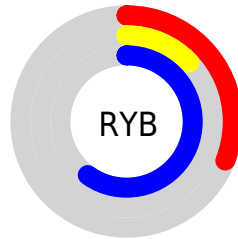

- Red (31%)
- Yellow (13%)
- Blue (60%)