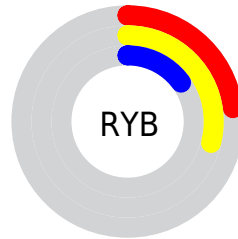

Details

The CIELab color **26.98, 1.96, 16.23** is a dark color, and the websafe version is hex **333300**. A complement of this color would be **21.56, 1.78, -15.87**, and the grayscale version is **26.81, 0.00, -0.00**.

A 20% lighter version of the original color is **46.89, 2.24, 16.30**, and **7.15, 2.57, 10.76** is the 20% darker color. If you saturate the color by 10%, you get **26.02, 2.83, 19.69**, and if you desaturate by 10%, it is **27.96, 1.26, 12.76**.

Distribution

 Red (29%)

 Green (24%)

 Blue (15%)

 Red (23%)

 Yellow (29%)

 Blue (15%)

 Cyan (0%)