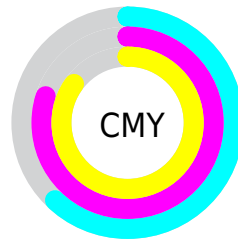

A 20% lighter version of the original color is **47.02, 20.08, 17.58**, and **7.05, 20.07, 10.97** is the 20% darker color. If you saturate the color by 10%, you get **25.05, 23.49, 21.35**, and if you desaturate by 10%, it is **29.17, 16.02, 14.04**.

Distribution

- Red (38%)
- Green (20%)
- Blue (15%)

- Red (38%)
- Yellow (22%)
- Blue (15%)

- Cyan (0%)
- Magenta (48%)
- Yellow (61%)
- Black (62%)

- Cyan (62%)
- Magenta (80%)
- Yellow (85%)

Brightness & Saturation Gradients

These gradients show how the CIE Lab color 107.03, 19.73, 17.55 changes by changing the brightness by 10 percent. The first figure shows a shift by +10% for each color and the second figure -10%.

Similar to the brightness gradients but the following saturation gradients show a change of the CIE Lab color 107.03, 19.73, 17.55 by changing the saturation by 10% instead.