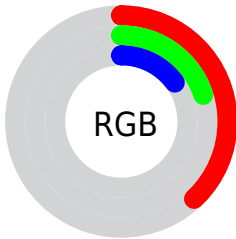

Distribution

- Red (38%)
- Green (20%)
- Blue (15%)