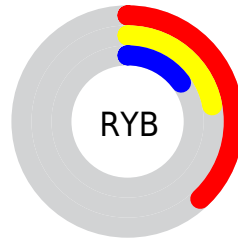

- Red (38%)
- Yellow (22%)
- Blue (15%)