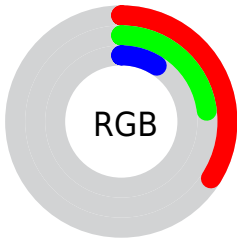

Distribution

Red (34%)

Green (23%)

Blue (9%)