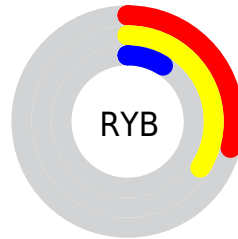

Details

The CIELab color **27.05, 8.88, 26.80** is a dark color, and the websafe version is hex **663300**. A complement of this color would be **20.93, 2.86, -24.94**, and the grayscale version is **26.54, 0.00, -0.00**.

A 20% lighter version of the original color is **47.08, 9.13, 26.69**, and **7.07, 9.56, 10.77** is the 20% darker color. If you saturate the color by 10%, you get **25.88, 10.87, 30.06**, and if you desaturate by 10%, it is **28.27, 7.07, 23.21**.

Distribution

 Red (34%)

 Green (23%)

 Blue (9%)

 Red (29%)

 Yellow (34%)

 Blue (9%)

 Cyan (0%)

Rectangle

The Rectangle color scheme consists of four colors that form a rectangle on the color wheel.

107.05, 8.88, 26.80

100.00, -14.82, 24.03

100.00, -8.88, -26.80

100.00, 14.82, -24.03

Sweetspot

The Sweet Spot groups the original color and five complimentary colors.