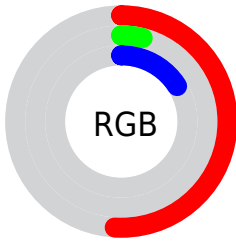

Distribution

- Red (51%)
- Green (4%)
- Blue (16%)