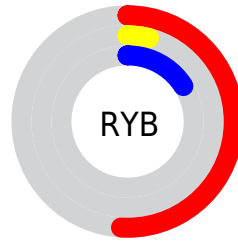

- Red (51%)
- Yellow (4%)
- Blue (16%)