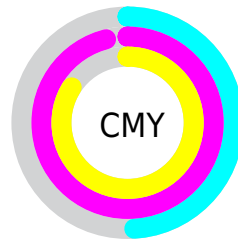

A 20% lighter version of the original color is **47.14, 48.14, 16.86**, and **12.07, 32.48, 18.97** is the 20% darker color. If you saturate the color by 10%, you get **26.33, 49.50, 20.93**, and if you desaturate by 10%, it is **28.36, 45.61, 12.08**.

Distribution

- Red (51%)
- Green (4%)
- Blue (16%)

- Red (51%)
- Yellow (4%)
- Blue (16%)

- Cyan (0%)
- Magenta (92%)
- Yellow (68%)
- Black (49%)

- Cyan (49%)
- Magenta (96%)
- Yellow (84%)

Brightness & Saturation Gradients

These gradients show how the CIE Lab color 107.08, 48.08, 16.88 changes by changing the brightness by 10 percent. The first figure shows a shift by +10% for each color and the second figure -10%.

Similar to the brightness gradients but the following saturation gradients show a change of the CIE Lab color 107.08, 48.08, 16.88 by changing the saturation by 10% instead.