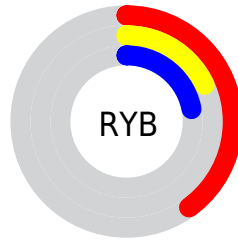

- Red (40%)
- Yellow (18%)
- Blue (22%)