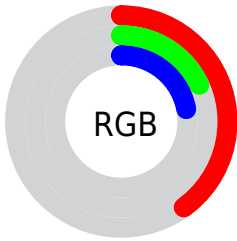

Distribution

- Red (40%)
- Green (18%)
- Blue (22%)