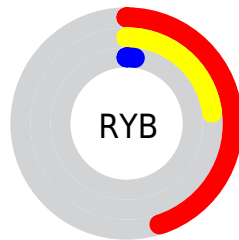

Details

The CIELab color **27.23, 30.59, 36.45** is a dark color, and the websafe version is hex **663300**. A complement of this color would be **31.11, -5.92, -26.28**, and the grayscale version is **24.85, 0.00, -0.00**.

A 20% lighter version of the original color is **47.18, 30.84, 36.67**, and **8.12, 27.91, 12.84** is the 20% darker color. If you saturate the color by 10%, you get **26.57, 32.13, 37.91**, and if you desaturate by 10%, it is **28.86, 26.86, 32.90**.

Distribution

Red (45%)

Green (16%)

Blue (2%)

Red (45%)

Yellow (23%)

Blue (2%)

Cyan (0%)