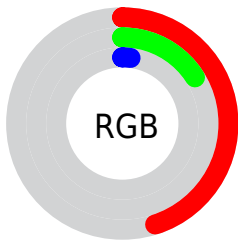

Distribution

Red (45%)

Green (16%)

Blue (2%)