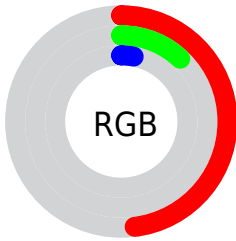

Distribution

Red (48%)

Green (12%)

Blue (3%)