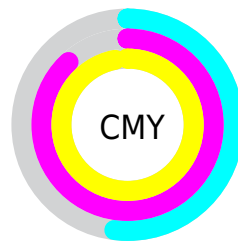

A 20% lighter version of the original color is **47.28, 38.58, 36.12**, and **10.25, 30.37, 16.16** is the 20% darker color. If you saturate the color by 10%, you get **26.42, 40.83, 38.46**, and if you desaturate by 10%, it is **29.00, 34.65, 31.60**.

Distribution

Red (48%)

Green (12%)

Blue (3%)

Red (48%)

Yellow (15%)

Blue (3%)

Cyan (0%)

Magenta (75%)

Yellow (93%)

Black (52%)

Cyan (52%)

Magenta (88%)

Yellow (97%)

Brightness & Saturation Gradients

These gradients show how the CIE Lab color 107.32, 38.63, 36.00 changes by changing the brightness by 10 percent. The first figure shows a shift by +10% for each color and the second figure -10%.