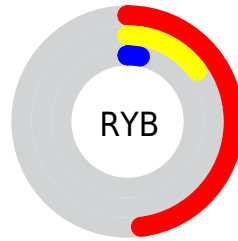

Details

The CIELab color **27.32, 38.63, 36.00** is a dark color, and the websafe version is hex **660000**. A complement of this color would be **38.89, -15.37, -19.71**, and the grayscale version is **23.55, 0.00, -0.00**.

A 20% lighter version of the original color is **47.28, 38.58, 36.12**, and **10.25, 30.37, 16.16** is the 20% darker color. If you saturate the color by 10%, you get **26.42, 40.83, 38.46**, and if you desaturate by 10%, it is **29.00, 34.65, 31.60**.

Distribution

Red (48%)

Green (12%)

Blue (3%)

Red (48%)

Yellow (15%)

Blue (3%)

Cyan (0%)