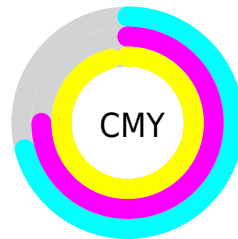

A 20% lighter version of the original color is $47.47, -3.79, 32.84$, and $7.40, -2.93, 11.03$ is the 20% darker color. If you saturate the color by 10%, you get $27.01, -3.24, 35.26$, and if you desaturate by 10%, it is $27.68, -3.66, 29.83$.

Distribution

Red (29%)

Green (25%)

Blue (4%)

Red (7%)

Yellow (29%)

Blue (4%)

Cyan (0%)

Magenta (11%)

Yellow (88%)

Black (71%)

Cyan (71%)

Magenta (75%)

Yellow (96%)

Brightness & Saturation Gradients

These gradients show how the CIE Lab color 107.34, -3.47, 32.59 changes by changing the brightness by 10 percent. The first figure shows a shift by +10% for each color and the second figure -10%.