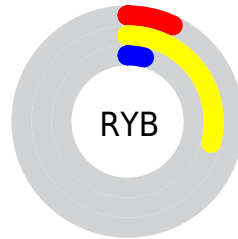

Details

The CIELab color $27.34, -3.47, 32.59$ is a dark color, and the websafe version is hex 333300 . A complement of this color would be $8.48, 20.33, -35.57$, and the grayscale version is $25.87, 0.00, -0.00$.

A 20% lighter version of the original color is $47.47, -3.79, 32.84$, and $7.40, -2.93, 11.03$ is the 20% darker color. If you saturate the color by 10%, you get $27.01, -3.24, 35.26$, and if you desaturate by 10%, it is $27.68, -3.66, 29.83$.

Distribution

Red (29%)

Green (25%)

Blue (4%)

Red (7%)

Yellow (29%)

Blue (4%)

Cyan (0%)