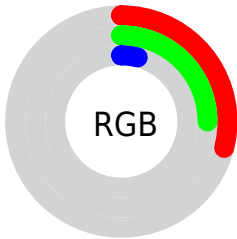

Distribution

Red (29%)

Green (25%)

Blue (4%)