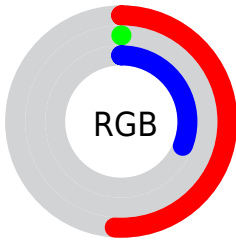

Distribution

- Red (51%)
- Green (0%)
- Blue (31%)