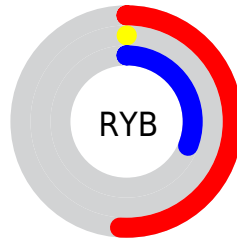

- Red (51%)
- Yellow (0%)
- Blue (31%)