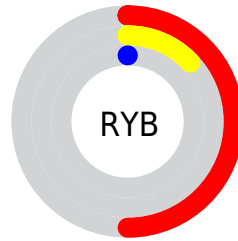

Details

The CIELab color **27.65, 42.02, 39.95** is a dark color, and the websafe version is hex **993300**. A complement of this color would be **39.68, -15.13, -21.54**, and the grayscale version is **22.50, 0.00, -0.00**.

A 20% lighter version of the original color is **47.61, 42.06, 39.99**, and **11.29, 31.58, 17.77** is the 20% darker color. If you saturate the color by 10%, you get **27.65, 42.02, 39.95**, and if you desaturate by 10%, it is **29.14, 38.37, 35.87**.

Distribution

Red (50%)

Green (10%)

Blue (0%)

Red (50%)

Yellow (13%)

Blue (0%)

Cyan (0%)