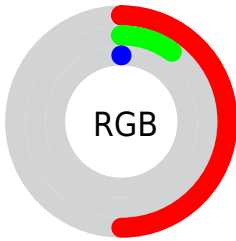

Distribution

Red (50%)

Green (10%)

Blue (0%)