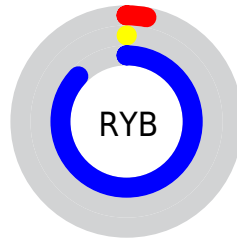

- Red (3%)
- Yellow (0%)
- Blue (87%)