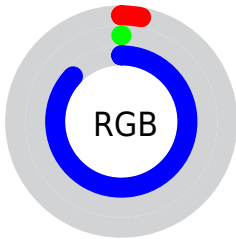

Distribution

- Red (3%)
- Green (0%)
- Blue (87%)