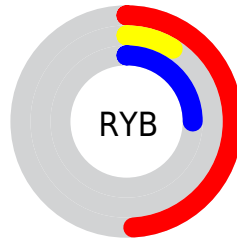

- Red (49%)
- Yellow (9%)
- Blue (25%)