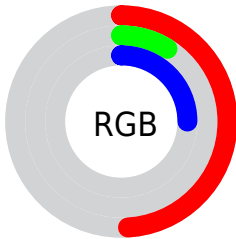

Distribution

- Red (49%)
- Green (9%)
- Blue (25%)