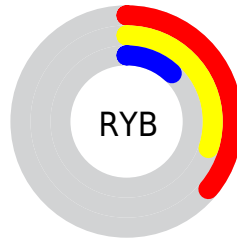

- Red (36%)
- Yellow (30%)
- Blue (12%)