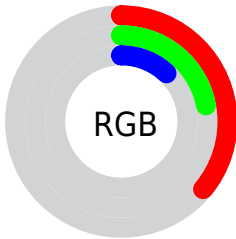

Distribution

- Red (36%)
- Green (22%)
- Blue (12%)