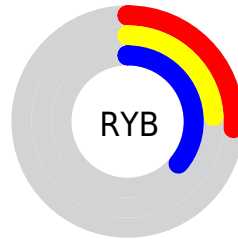

## Conversions Part 2

Format	Color
<a href="#">RYB</a>	<a href="#">66, 62, 91</a>
Decimal	<a href="#">4341339</a>
CIELab	<a href="#">27.73, 8.99, -16.67</a>
CIElCh	<a href="#">28, 18.940, 298.338</a>
Yxy	<a href="#">5.3575, 0.2682, 0.2454</a>
Android (android.graphics.Color)	<a href="#">4282531419</a> ( <a href="#">0xFF423E5B</a> )
YUV	<a href="#">66.5020, 12.0775, -0.4403</a>
Hunter-Lab	<a href="#">23.1463, 4.6548, -11.0042</a>

A 20% lighter version of the original color is  $47.63, 9.35, -16.67$ , and  $7.77, 9.06, -16.56$  is the 20% darker color. If you saturate the color by 10%, you get  $24.31, 12.47, -22.06$ , and if you desaturate by 10%, it is  $31.17, 5.86, -11.33$ .

# Distribution

Red (26%)

Green (24%)

Blue (36%)

Red (26%)

Yellow (24%)

Blue (36%)

Cyan (27%)