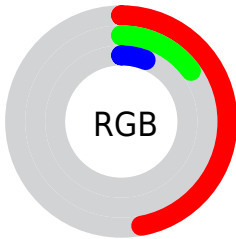

Distribution

Red (47%)

Green (15%)

Blue (6%)