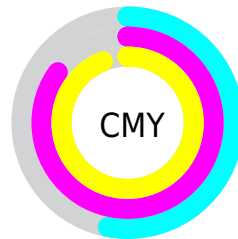

Details

The CIELab color **27.88, 34.67, 33.12** is a dark color, and the websafe version is hex **660000**. A complement of this color would be **37.86, -14.28, -19.46**, and the grayscale version is **25.35, 0.00, -0.00**.

A 20% lighter version of the original color is **47.75, 34.79, 33.16**, and **9.72, 29.76, 15.34** is the 20% darker color. If you saturate the color by 10%, you get **26.33, 38.40, 36.93**, and if you desaturate by 10%, it is **29.75, 30.49, 28.42**.

Distribution

Red (47%)

Green (15%)

Blue (6%)

Red (47%)

Yellow (17%)

Blue (6%)

Cyan (0%)

Magenta (68%)

Yellow (87%)

Black (53%)

Cyan (53%)

Magenta (85%)

Yellow (94%)

Brightness & Saturation Gradients

These gradients show how the CIE Lab color 107.88, 34.67, 33.12 changes by changing the brightness by 10 percent. The first figure shows a shift by +10% for each color and the second figure -10%.