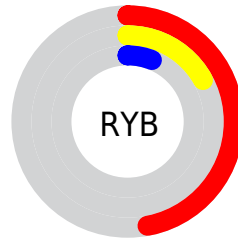

Details

The CIELab color **27.88, 34.67, 33.12** is a dark color, and the websafe version is hex **660000**. A complement of this color would be **37.86, -14.28, -19.46**, and the grayscale version is **25.35, 0.00, -0.00**.

A 20% lighter version of the original color is **47.75, 34.79, 33.16**, and **9.72, 29.76, 15.34** is the 20% darker color. If you saturate the color by 10%, you get **26.33, 38.40, 36.93**, and if you desaturate by 10%, it is **29.75, 30.49, 28.42**.

Distribution

Red (47%)

Green (15%)

Blue (6%)

Red (47%)

Yellow (17%)

Blue (6%)

Cyan (0%)