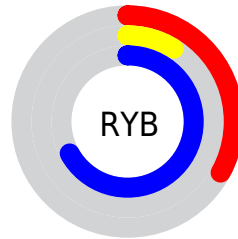

- Red (33%)
- Yellow (9%)
- Blue (67%)