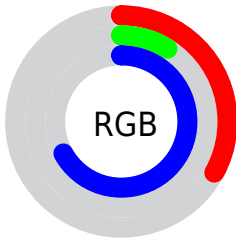

Distribution

- Red (33%)
- Green (9%)
- Blue (67%)