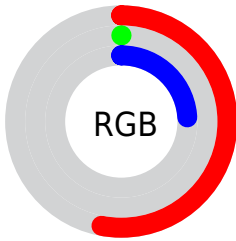

Distribution

- Red (53%)
- Green (0%)
- Blue (24%)