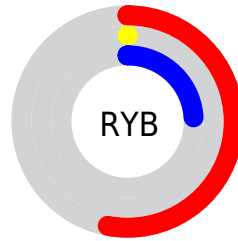

- Red (53%)
- Yellow (0%)
- Blue (24%)