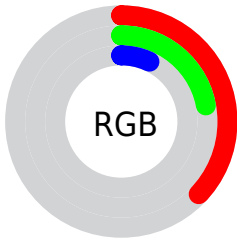

Distribution

Red (37%)

Green (22%)

Blue (7%)