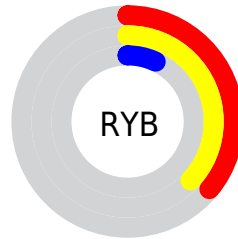

Details

The CIELab color **27.85, 13.24, 30.09** is a dark color, and the websafe version is hex **663300**. A complement of this color would be **22.94, 2.05, -27.01**, and the grayscale version is **27.14, 0.00, -0.00**.

A 20% lighter version of the original color is **47.81, 13.35, 30.08**, and **7.92, 13.62, 12.15** is the 20% darker color. If you saturate the color by 10%, you get **26.55, 15.77, 33.19**, and if you desaturate by 10%, it is **29.22, 10.88, 26.45**.

Distribution

Red (37%)

Green (22%)

Blue (7%)

Red (36%)

Yellow (37%)

Blue (7%)

Cyan (0%)