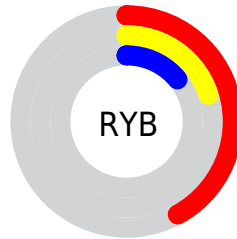

- Red (42%)
- Yellow (20%)
- Blue (14%)