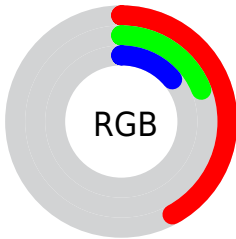

Distribution

- Red (42%)
- Green (19%)
- Blue (14%)