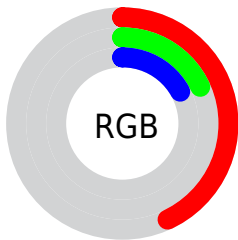

Distribution

- Red (43%)
- Green (18%)
- Blue (17%)