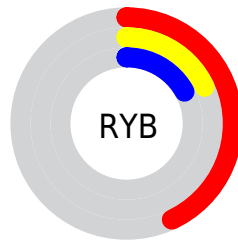

- Red (43%)
- Yellow (18%)
- Blue (17%)