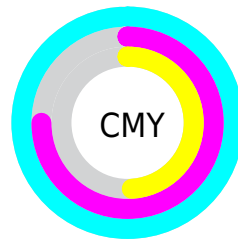

A 20% lighter version of the original color is **47.84, 9.75, -41.76**, and **10.79, 17.15, -36.63** is the 20% darker color. If you saturate the color by 10%, you get **27.34, 10.40, -42.32**, and if you desaturate by 10%, it is **30.19, 5.79, -37.71**.

Distribution

- Red (1%)
- Green (25%)
- Blue (51%)

- Red (1%)
- Yellow (18%)
- Blue (51%)

- Cyan (98%)
- Magenta (50%)
- Yellow (0%)
- Black (49%)

- Cyan (99%)
- Magenta (75%)
- Yellow (49%)

Brightness & Saturation Gradients

These gradients show how the CIE Lab color 107.88, 9.49, -41.44 changes by changing the brightness by 10 percent. The first figure shows a shift by +10% for each color and the second figure -10%.

Similar to the brightness gradients but the following saturation gradients show a change of the CIE Lab color 107.88, 9.49, -41.44 by changing the saturation by 10% instead.