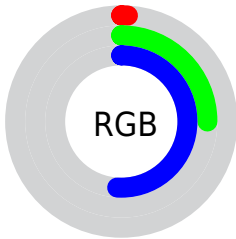

Distribution

- Red (1%)
- Green (25%)
- Blue (51%)