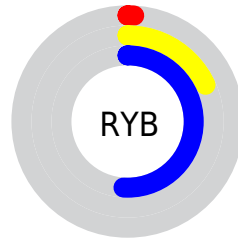

- Red (1%)
- Yellow (18%)
- Blue (51%)