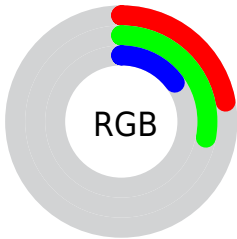

Distribution

Red (22%)

Green (28%)

Blue (15%)