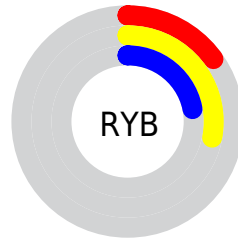

Details

The CIELab color $[28.02, -13.05, 17.20]$ is a dark color, and the websafe version is hex $\#333300$. A complement of this color would be $[18.88, 15.03, -17.24]$, and the grayscale version is $[26.51, 0.00, -0.00]$.

A 20% lighter version of the original color is $[47.92, -12.54, 16.79]$, and $[8.14, -12.44, 11.97]$ is the 20% darker color. If you saturate the color by 10%, you get $[27.64, -15.66, 20.93]$, and if you desaturate by 10%, it is $[28.43, -10.31, 13.38]$.

Distribution

Red (22%)

Green (28%)

Blue (15%)

Red (15%)

Yellow (28%)

Blue (22%)

Cyan (23%)