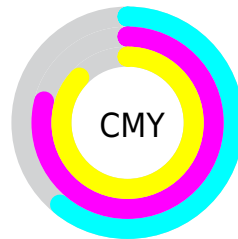

A 20% lighter version of the original color is **47.93, 18.77, 21.19**, and **8.06, 18.46, 12.48** is the 20% darker color. If you saturate the color by 10%, you get **26.19, 21.97, 25.29**, and if you desaturate by 10%, it is **29.98, 15.12, 17.57**.

Distribution

- Red (39%)
- Green (21%)
- Blue (13%)

- Red (39%)
- Yellow (25%)
- Blue (13%)

- Cyan (0%)
- Magenta (46%)
- Yellow (66%)
- Black (61%)

- Cyan (61%)
- Magenta (79%)
- Yellow (87%)

Brightness & Saturation Gradients

These gradients show how the CIE Lab color 108.02, 18.49, 21.36 changes by changing the brightness by 10 percent. The first figure shows a shift by +10% for each color and the second figure -10%.

Similar to the brightness gradients but the following saturation gradients show a change of the CIE Lab color 108.02, 18.49, 21.36 by changing the saturation by 10% instead.