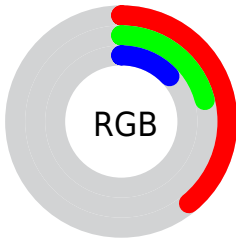

Distribution

- Red (39%)
- Green (21%)
- Blue (13%)