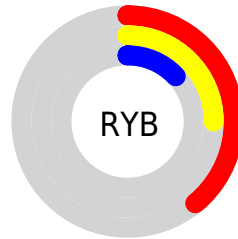

- Red (39%)
- Yellow (25%)
- Blue (13%)