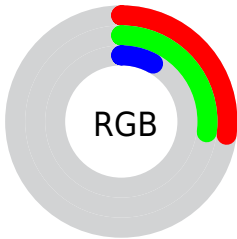

Distribution

Red (27%)

Green (27%)

Blue (8%)