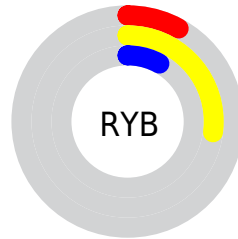

Details

The CIELab color **27.88, -7.24, 28.08** is a dark color, and the websafe version is hex **333300**. A complement of this color would be **9.54, 17.61, -30.31**, and the grayscale version is **26.53, 0.00, -0.00**.

A 20% lighter version of the original color is **47.91, -7.27, 28.37**, and **8.11, -7.17, 12.02** is the 20% darker color. If you saturate the color by 10%, you get **27.82, -7.69, 31.17**, and if you desaturate by 10%, it is **27.96, -6.65, 24.55**.

Distribution

Red (27%)

Green (27%)

Blue (8%)

Red (8%)

Yellow (27%)

Blue (8%)

Cyan (0%)