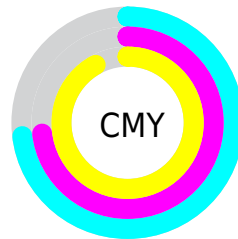

A 20% lighter version of the original color is **47.91, -7.27, 28.37**, and **8.11, -7.17, 12.02** is the 20% darker color. If you saturate the color by 10%, you get **27.82, -7.69, 31.17**, and if you desaturate by 10%, it is **27.96, -6.65, 24.55**.

Distribution

Red (27%)

Green (27%)

Blue (8%)

Red (8%)

Yellow (27%)

Blue (8%)

Cyan (0%)

Magenta (0%)

Yellow (71%)

Black (73%)

Cyan (73%)

Magenta (73%)

Yellow (92%)

Brightness & Saturation Gradients

These gradients show how the CIELab color 107.88, -7.24, 28.08 changes by changing the brightness by 10 percent. The first figure shows a shift by +10% for each color and the second figure -10%.

Rectangle

The Rectangle color scheme consists of four colors that form a rectangle on the color wheel.

107.88, -7.24, 28.08

100.00, -26.16, 12.50

100.00, 7.24, -28.08

100.00, 26.16, -12.50

Sweetspot

The Sweet Spot groups the original color and five complimentary colors.