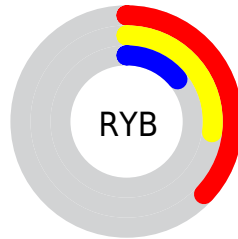

- Red (37%)
- Yellow (27%)
- Blue (14%)