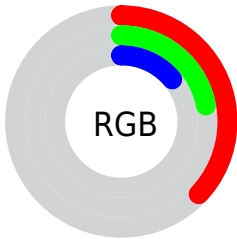

Distribution

- Red (37%)
- Green (22%)
- Blue (14%)