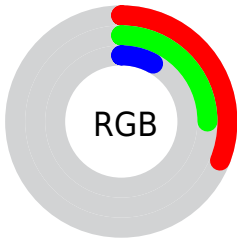

Distribution

Red (31%)

Green (25%)

Blue (8%)