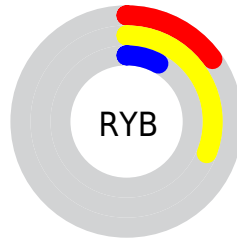

Details

The CIELab color $28.10, 0.24, 28.67$ is a dark color, and the websafe version is hex 333300 . A complement of this color would be $14.72, 11.62, -29.51$, and the grayscale version is $27.21, 0.00, -0.00$.

A 20% lighter version of the original color is $48.18, -0.19, 28.95$, and $8.17, 0.49, 12.24$ is the 20% darker color. If you saturate the color by 10%, you get $27.46, 0.97, 31.72$, and if you desaturate by 10%, it is $28.76, -0.33, 25.16$.

Distribution

 Red (31%)

 Green (25%)

 Blue (8%)

 Red (15%)

 Yellow (31%)

 Blue (8%)

 Cyan (0%)

Rectangle

The Rectangle color scheme consists of four colors that form a rectangle on the color wheel.

108.10, 0.24, 28.67

100.00, -21.81, 18.61

100.00, -0.24, -28.67

100.00, 21.81, -18.61

Sweetspot

The Sweet Spot groups the original color and five complimentary colors.