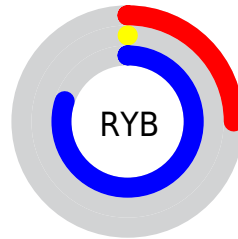

- Red (25%)
- Yellow (0%)
- Blue (80%)