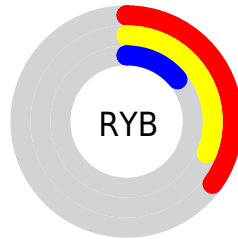

- Red (35%)
- Yellow (31%)
- Blue (14%)