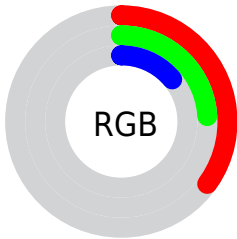

Distribution

- Red (35%)
- Green (24%)
- Blue (14%)