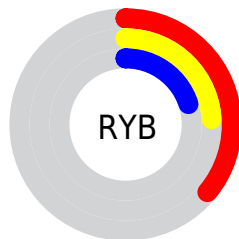

## Conversions Part 2

<b>Format</b>	<b>Color</b>
<b>R<sub>YB</sub></b>	92, 60, 50
Decimal	6044210
CIE <sub>Lab</sub>	28.20, 13.98, 11.18
CIE <sub>LCh</sub>	28, 17.901, 38.650
Yxy	5.5321, 0.4122, 0.3506
Android (android.graphics.Color)	4284234290 (0xFF5C3A32)
YUV	67.2540, -8.5062, 21.7022
Hunter-Lab	23.5205, 8.1886, 7.0306

# Details

The CIELab color **28.20, 13.98, 11.18** is a dark color, and the websafe version is hex **663333**. A complement of this color would be **33.54, -9.95, -8.54**, and the grayscale version is **28.56, 0.00, -0.00**.

A 20% lighter version of the original color is **48.10, 14.31, 11.19**, and **8.18, 14.39, 11.33** is the 20% darker color. If you saturate the color by 10%, you get **26.05, 17.56, 14.29**, and if you desaturate by 10%, it is **30.46, 10.55, 8.35**.

# Distribution

- Red (36%)
- Green (23%)
- Blue (20%)

- Red (36%)
- Yellow (24%)
- Blue (20%)

- Cyan (0%)
- Magenta (37%)
- Yellow (46%)
- Black (64%)

- Cyan (64%)
- Magenta (77%)
- Yellow (80%)