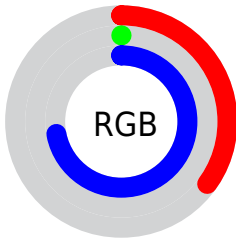

Distribution

- Red (35%)
- Green (0%)
- Blue (72%)