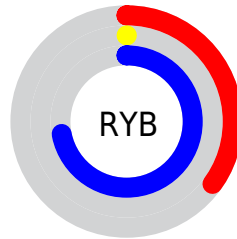

- Red (35%)
- Yellow (0%)
- Blue (72%)