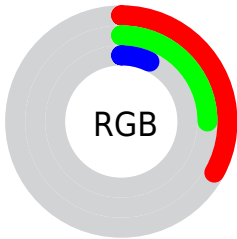

Distribution

Red (33%)

Green (25%)

Blue (7%)