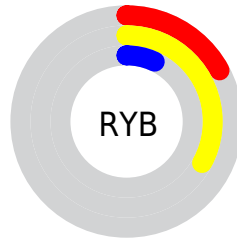

Details

The CIELab color **28.24, 2.74, 30.43** is a dark color, and the websafe version is hex **333300**. A complement of this color would be **15.52, 11.31, -30.94**, and the grayscale version is **27.33, 0.00, -0.00**.

A 20% lighter version of the original color is **48.11, 3.01, 30.08**, and **8.25, 3.04, 12.42** is the 20% darker color. If you saturate the color by 10%, you get **27.47, 3.87, 33.26**, and if you desaturate by 10%, it is **29.04, 1.78, 27.03**.

Distribution

 Red (33%)

 Green (25%)

 Blue (7%)

 Red (17%)

 Yellow (33%)

 Blue (7%)

 Cyan (0%)

Rectangle

The Rectangle color scheme consists of four colors that form a rectangle on the color wheel.

108.24, 2.74, 30.43

100.00, -21.55, 21.66

100.00, -2.74, -30.43

100.00, 21.55, -21.66

Sweetspot

The Sweet Spot groups the original color and five complimentary colors.