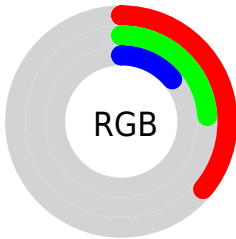

Distribution

Red (36%)

Green (24%)

Blue (14%)