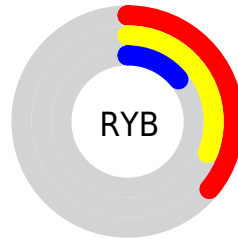

Details

The CIELab color **28.32, 10.60, 20.82** is a dark color, and the websafe version is hex **663333**. A complement of this color would be **26.76, -3.03, -18.35**, and the grayscale version is **28.22, 0.00, -0.00**.

A 20% lighter version of the original color is **48.18, 10.68, 20.69**, and **8.54, 11.08, 13.02** is the 20% darker color. If you saturate the color by 10%, you get **26.81, 13.03, 24.49**, and if you desaturate by 10%, it is **29.89, 8.36, 17.16**.

Distribution

Red (36%)

Green (24%)

Blue (14%)

Red (36%)

Yellow (31%)

Blue (14%)

Cyan (0%)