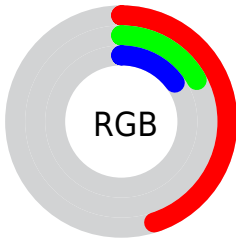

Distribution

- Red (45%)
- Green (17%)
- Blue (15%)