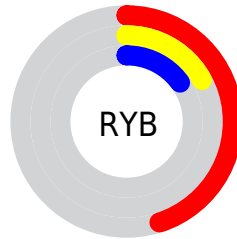

- Red (45%)
- Yellow (17%)
- Blue (15%)