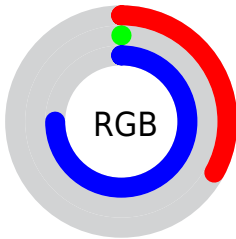

Distribution

Red (33%)

Green (0%)

Blue (75%)