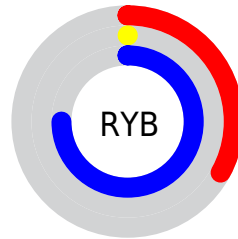

Red (33%)

Yellow (0%)

Blue (75%)