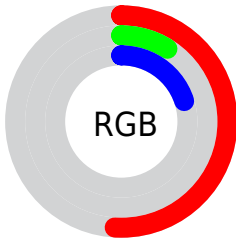

Distribution

- Red (51%)
- Green (9%)
- Blue (20%)