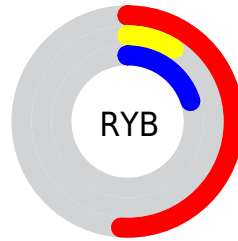

- Red (51%)
- Yellow (9%)
- Blue (20%)