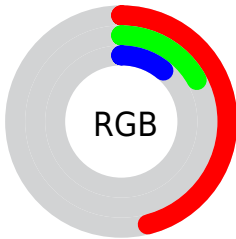

Distribution

- Red (46%)
- Green (17%)
- Blue (11%)