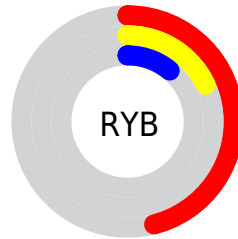

- Red (46%)
- Yellow (18%)
- Blue (11%)