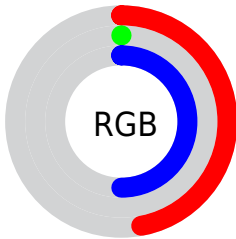

Distribution

- Red (47%)
- Green (0%)
- Blue (50%)