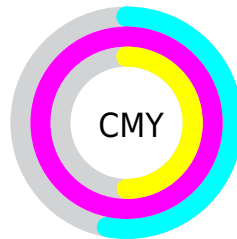

Distribution

- Red (47%)
- Green (0%)
- Blue (50%)

- Red (47%)
- Yellow (0%)
- Blue (50%)

- Cyan (5%)
- Magenta (100%)
- Yellow (0%)
- Black (50%)

- Cyan (53%)
- Magenta (100%)
- Yellow (50%)

Brightness & Saturation Gradients

These gradients show how the CIE Lab color 108.44, 57.74, -38.72 changes by changing the brightness by 10 percent. The first figure shows a shift by +10% for each color and the second figure -10%.

Similar to the brightness gradients but the following saturation gradients show a change of the CIE Lab color 108.44, 57.74, -38.72 by changing the saturation by 10% instead.