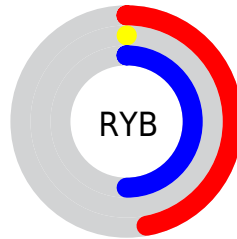

- Red (47%)
- Yellow (0%)
- Blue (50%)