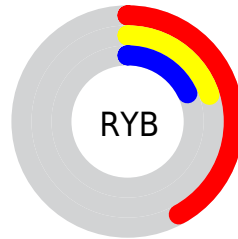

Details

The CIELab color **28.48, 24.08, 13.86** is a dark color, and the websafe version is hex **663333**. A complement of this color would be **39.83, -16.82, -7.81**, and the grayscale version is **28.44, 0.00, -0.00**.

A 20% lighter version of the original color is **48.50, 23.96, 13.81**, and **8.56, 24.51, 13.41** is the 20% darker color. If you saturate the color by 10%, you get **26.13, 28.67, 17.71**, and if you desaturate by 10%, it is **31.09, 19.38, 10.54**.

Distribution

Red (42%)

Green (20%)

Blue (18%)

Red (42%)

Yellow (20%)

Blue (18%)

Cyan (0%)