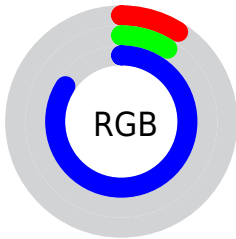

Distribution

- Red (9%)
- Green (9%)
- Blue (84%)