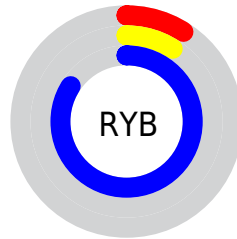

- Red (9%)
- Yellow (9%)
- Blue (84%)