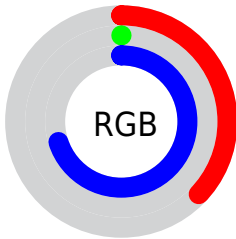

Distribution

- Red (37%)
- Green (0%)
- Blue (70%)