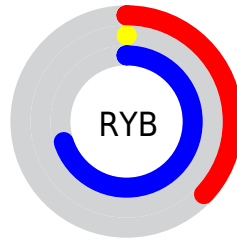

- Red (37%)
- Yellow (0%)
- Blue (70%)