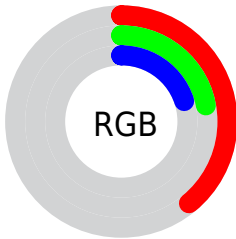

Distribution

- Red (39%)
- Green (22%)
- Blue (20%)