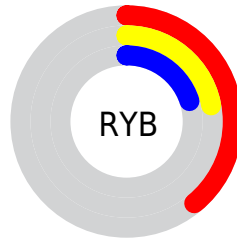

- Red (39%)
- Yellow (22%)
- Blue (20%)