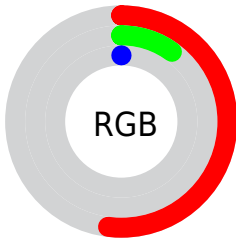

Distribution

Red (52%)

Green (10%)

Blue (0%)