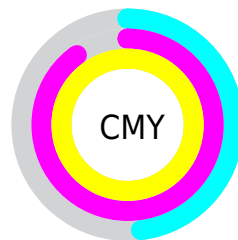

A 20% lighter version of the original color is **48.77, 43.83, 41.53**, and **12.32, 32.77, 19.36** is the 20% darker color. If you saturate the color by 10%, you get **28.71, 43.66, 41.26**, and if you desaturate by 10%, it is **30.21, 39.96, 36.92**.

Distribution

Red (52%)

Green (10%)

Blue (0%)

Red (52%)

Yellow (13%)

Blue (0%)

Cyan (0%)

Magenta (80%)

Yellow (100%)

Black (48%)

Cyan (48%)

Magenta (90%)

Yellow (100%)

Brightness & Saturation Gradients

These gradients show how the CIE Lab color 108.71, 43.66, 41.26 changes by changing the brightness by 10 percent. The first figure shows a shift by +10% for each color and the second figure -10%.