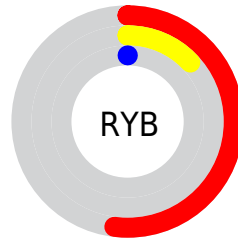

Details

The CIELab color **28.71, 43.66, 41.26** is a dark color, and the websafe version is hex **993300**. A complement of this color would be **41.54, -16.06, -21.68**, and the grayscale version is **23.18, 0.00, -0.00**.

A 20% lighter version of the original color is **48.77, 43.83, 41.53**, and **12.32, 32.77, 19.36** is the 20% darker color. If you saturate the color by 10%, you get **28.71, 43.66, 41.26**, and if you desaturate by 10%, it is **30.21, 39.96, 36.92**.

Distribution

Red (52%)

Green (10%)

Blue (0%)

Red (52%)

Yellow (13%)

Blue (0%)

Cyan (0%)