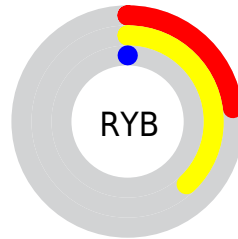

Details

The CIELab color **28.69, 11.20, 38.53** is a dark color, and the websafe version is hex **663300**. A complement of this color would be **16.04, 15.27, -38.83**, and the grayscale version is **27.18, 0.00, -0.00**.

A 20% lighter version of the original color is **48.66, 11.46, 38.59**, and **8.72, 11.62, 13.31** is the 20% darker color. If you saturate the color by 10%, you get **28.69, 11.20, 38.53**, and if you desaturate by 10%, it is **29.74, 9.27, 35.54**.

Distribution

Red (38%)

Green (24%)

Blue (0%)

Red (23%)

Yellow (38%)

Blue (0%)

Cyan (0%)