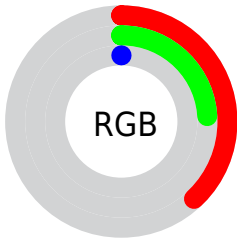

Distribution

Red (38%)

Green (24%)

Blue (0%)