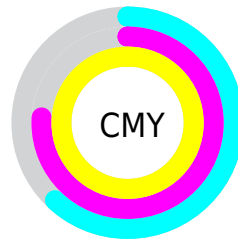

Details

The CIELab color **28.69, 11.20, 38.53** is a dark color, and the websafe version is hex **663300**. A complement of this color would be **16.04, 15.27, -38.83**, and the grayscale version is **27.18, 0.00, -0.00**.

A 20% lighter version of the original color is **48.66, 11.46, 38.59**, and **8.72, 11.62, 13.31** is the 20% darker color. If you saturate the color by 10%, you get **28.69, 11.20, 38.53**, and if you desaturate by 10%, it is **29.74, 9.27, 35.54**.

Distribution

Red (38%)

Green (24%)

Blue (0%)

Red (23%)

Yellow (38%)

Blue (0%)

Cyan (0%)

Magenta (37%)

Yellow (100%)

Black (62%)

Cyan (62%)

Magenta (76%)

Yellow (100%)

Brightness & Saturation Gradients

These gradients show how the CIE Lab color 108.69, 11.20, 38.53 changes by changing the brightness by 10 percent. The first figure shows a shift by +10% for each color and the second figure -10%.