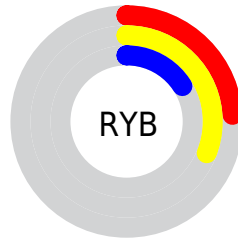

Details

The CIELab color **28.79, 1.97, 18.04** is a dark color, and the websafe version is hex **333300**. A complement of this color would be **22.54, 2.44, -17.68**, and the grayscale version is **28.57, 0.00, -0.00**.

A 20% lighter version of the original color is **48.83, 1.76, 17.83**, and **8.74, 2.91, 13.14** is the 20% darker color. If you saturate the color by 10%, you get **27.81, 2.87, 21.70**, and if you desaturate by 10%, it is **29.79, 1.25, 14.35**.

Distribution

Red (31%)

Green (26%)

Blue (16%)

Red (24%)

Yellow (31%)

Blue (16%)

Cyan (0%)