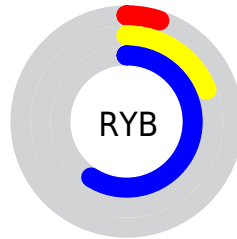

- Red (5%)
- Yellow (19%)
- Blue (59%)