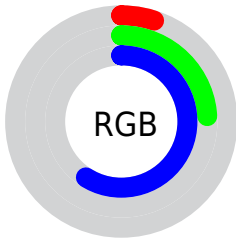

Distribution

- Red (5%)
- Green (24%)
- Blue (59%)